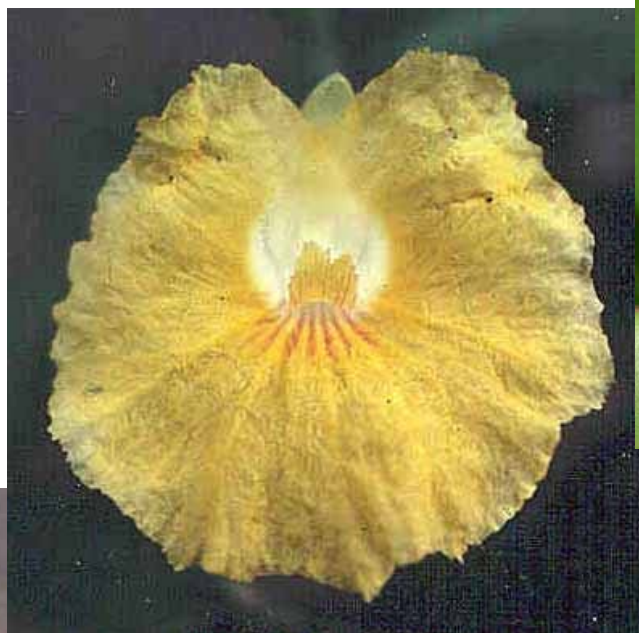

Monocostus uniflorus (Poeppig ex O.G. Petersen) Maas

Native to Peru, only from the Rio Huallaga valley 500-800 m near Tarapoto. (Fide C. Specht.)

2706

7781

L-81.0754 (shown), from Masuo Moriwaki and David Fell. 3 planted 21 Apr 2003, **MLMauka, above makai end of trail cut, ewa of top banyan along mauka edge of lawn**, (no #, but assuming this accession -- RFB). Other plantings now **DEAD**.